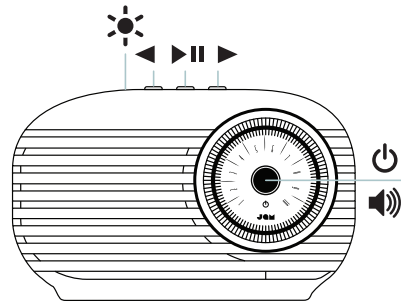

JAM

RETRO

VINTAGE WIRELESS SPEAKER

HX-P525
Quick Start Guide
Guide de Démarrage Rapide
Guia de Inicio Rápido
Schnellstartanleitung
Guida Rapida

QS-HXP525 ©2020 JAM. All rights reserved. JAM is a trademark of HMDX.
The Bluetooth® word mark and logos are registered trademarks owned by Bluetooth SIG, Inc. and any use of such marks by HMDX is under license. / Tous droits réservés / Todos derechos reservados / Alle Rechte vorbehalten / Tutti i diritti riservati