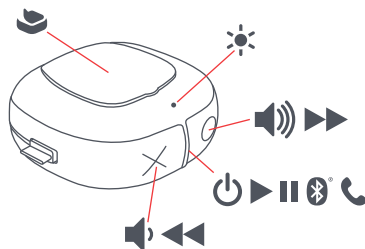

# "Hang Up"

HX-P101

Quickstart Guide  
Guide de démarrage rapide  
Guía de inicio rápido  
Schnellstartanleitung  
Guida rapida

2hrs

8hrs

Power + Bluetooth → ...3s | Hang Up → 0000

Play/Pause → ...0.5s

Answer → ...0.5s

End Call → ...0.5s

Phone to Mobile → ...3s

Phone to Infinity → ...3s

Volume Up → ...0.5s

Volume Down → ...0.5s

Fast Forward → ...3s

Fast Reverse → ...3s