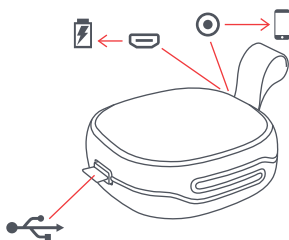

# "Hang Up"

HX-P101

Quickstart Guide  
Guide de démarrage rapide  
Guía de inicio rápido  
Schnellstartanleitung  
Guida rapida

2hrs

8hrs

Power + Bluetooth → ...3s | Hang Up → 0000

Play/Pause → ...0.5s

Answer → ...0.5s

End Call → ...0.5s

Phone to Mobile → ...3s

Phone to Infinity → ...3s

Volume Up → ...0.5s

Volume Down → ...0.5s

Fast Forward → ...3s

Fast Reverse → ...3s