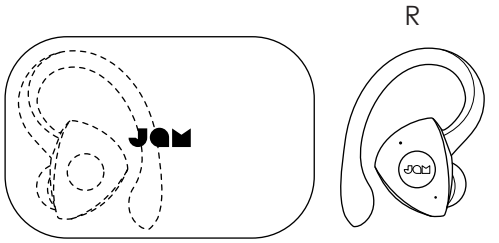

2 hrs

7+ hrs / 32+ hrs

- Power On: Power button + Bluetooth icon → ...5s
- Pairing: Bluetooth icon → JAM TWS Athlete (phone icon)
- Play/Pause: Play/Pause button → ...1x
- Next Track: Next button → ...2x
- Previous Track: Previous button → ...2x
- Voice Assistant: Microphone icon → ...3x

- Answer Call: Phone icon → ...1x
- End Call: Phone icon → ...1x
- Multi-Point: Phone icon → Phone icon → ...2s
- Multi-Point: Phone icon → Phone icon → ...2s

- Power On: Power button + Bluetooth icon → ...5s
- Pairing: Bluetooth icon → JAM TWS Athlete (phone icon)
- Play/Pause: Play/Pause button → ...1x
- Next Track: Next button → ...2x