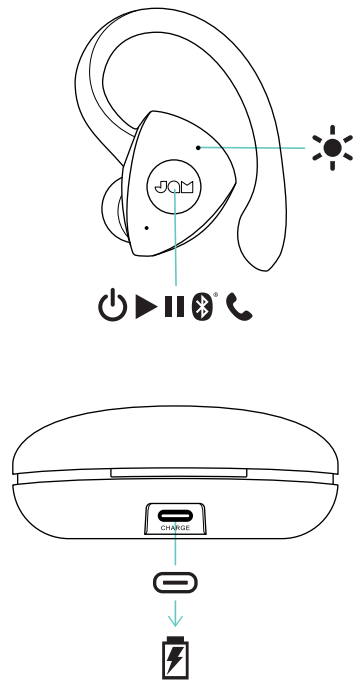

# TRUE WIRELESS ATHLETE

HX-EP525  
Quickstart Guide  
Guide de démarrage rapide  
Guía de inicio rápido  
Schnellstartanleitung  
Guida rapida

QS-HXEP525 © 2020 JAM. All Rights Reserved. JAM is trademark of HMDX.  
The Bluetooth® word mark and logos are registered trademarks owned by Bluetooth SIG, Inc. and any use of such marks by HMDX is under license. / Tous droits réservés / Todos derechos reservados / Alle Rechte vorbehalten / Tutti i diritti riservati

2 hrs

7+ hrs / 32+ hrs

- Power On: Power button + Bluetooth icon → ...5s
- Pairing: Bluetooth icon → JAM TWS Athlete (phone icon)
- Play/Pause: Play/Pause button → ...1x
- Next Track: Next button → ...2x
- Previous Track: Previous button → ...2x
- Voice Assistant: Microphone icon → ...3x

- Answer Call: Phone icon → ...1x
- End Call: Phone icon → ...1x
- Multi-Point: Phone icon → Phone icon → ...2s
- Multi-Point: Phone icon → Phone icon → ...2s

- Power On: Power button + Bluetooth icon → ...5s
- Pairing: Bluetooth icon → JAM TWS Athlete (phone icon)
- Play/Pause: Play/Pause button → ...1x
- Next Track: Next button → ...2x