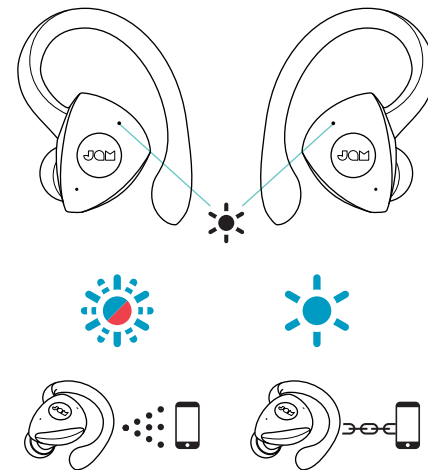

# TRUE WIRELESS ATHLETE

HX-EP525  
Quickstart Guide  
Guide de démarrage rapide  
Guía de inicio rápido  
Schnellstartanleitung  
Guida rapida

QS-HXEP525 © 2020 JAM. All Rights Reserved. JAM is trademark of HMDX.  
The Bluetooth® word mark and logos are registered trademarks owned by Bluetooth SIG, Inc. and any use of such marks by HMDX is under license. / Tous droits réservés / Todos derechos reservados / Alle Rechte vorbehalten / Tutti i diritti riservati

2 hrs

7+ hrs / 32+ hrs

- Power On: Power button + Bluetooth icon → ...5s
- Pairing: Bluetooth icon → JAM TWS Athlete (phone icon)
- Play/Pause: Play/Pause button → ...1x
- Next Track: Next button → ...2x
- Previous Track: Previous button → ...2x
- Voice Assistant: Microphone icon → ...3x

- Answer Call: Phone icon → ...1x
- End Call: Phone icon → ...1x
- Multi-Point: Phone icon → Phone icon → ...2s
- Multi-Point: Phone icon → Phone icon → ...2s

- Power On: Power button + Bluetooth icon → ...5s
- Pairing: Bluetooth icon → JAM TWS Athlete (phone icon)
- Play/Pause: Play/Pause button → ...1x
- Next Track: Next button → ...2x