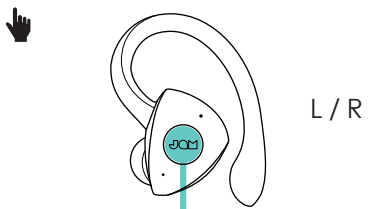

2 hrs

7+ hrs / 32+ hrs

- Power On: Power button + Bluetooth icon → ...5s
- Pairing: Bluetooth icon → JAM TWS Athlete (phone icon)
- Play/Pause: Play/Pause button → ...1x
- Next Track: Next button → ...2x
- Previous Track: Previous button → ...2x
- Voice Assistant: Microphone icon → ...3x

- Answer Call: Phone icon → ...1x
- End Call: Phone icon → ...1x
- Multi-Point: Phone icon → Phone icon → ...2s
- Multi-Point: Phone icon → Phone icon → ...2s

- Power On: Power button + Bluetooth icon → ...5s
- Pairing: Bluetooth icon → JAM TWS Athlete (phone icon)
- Play/Pause: Play/Pause button → ...1x
- Next Track: Next button → ...2x