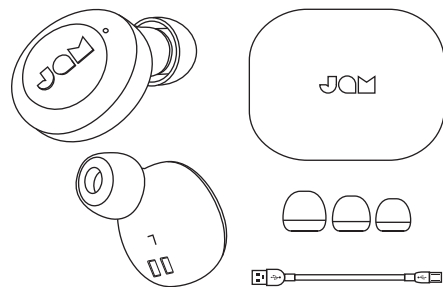

2hrs

3 hrs per bud per use /
12 hrs total w/ case

JAM 0000
 Live Loud

→ ...0.5s

→ ...2x
 Right Earbud

→ ...2x
 Left Earbud

→ ...0.5s

→ ...0.5s