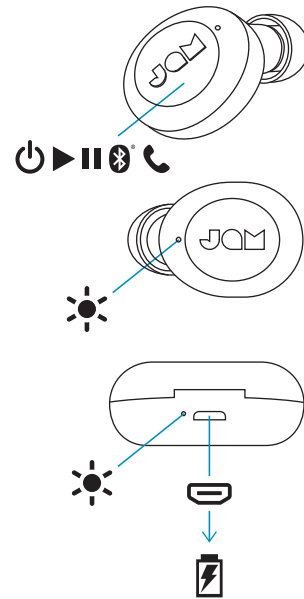

2hrs

3 hrs per bud per use /
12 hrs total w/ case

JAM 0000
 Live Loud

→ ...0.5s

→ ...2x
 Right Earbud

→ ...2x
 Left Earbud

→ ...0.5s

→ ...0.5s